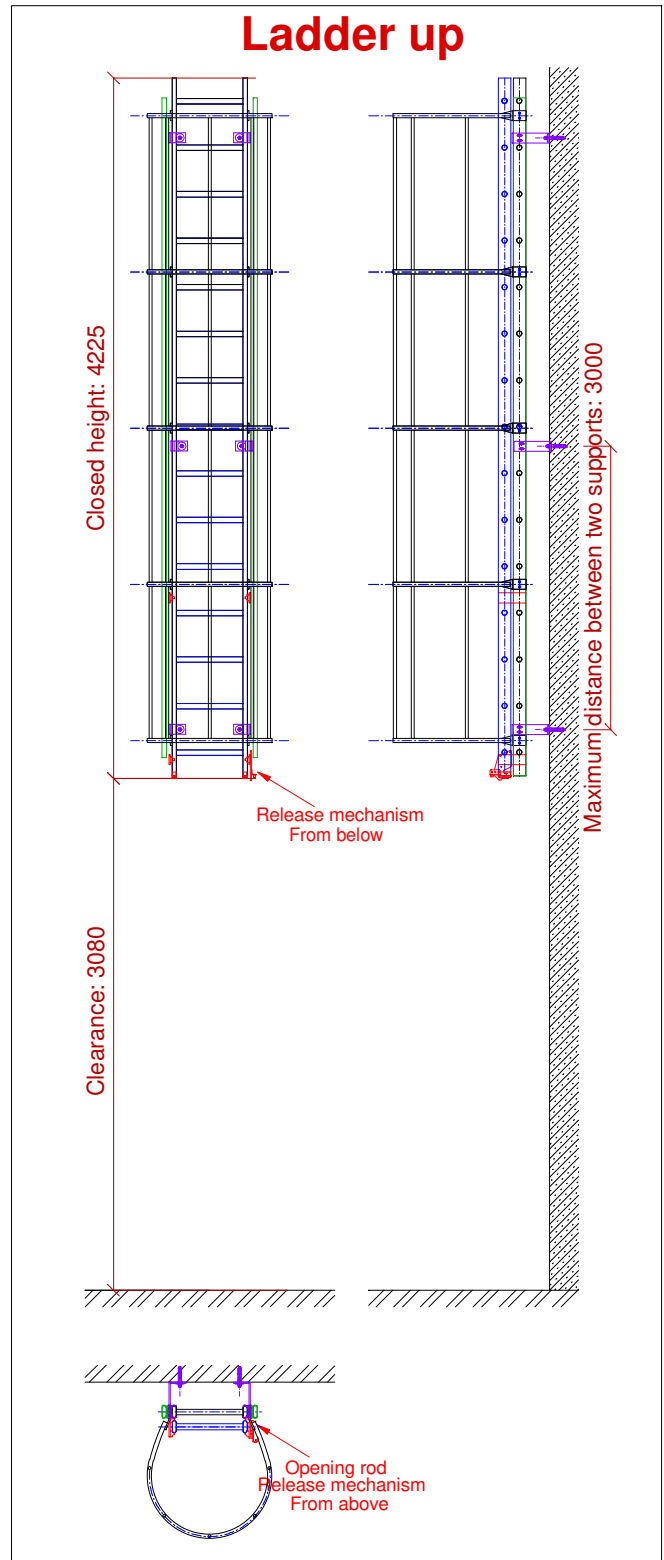

SINGLE-04 DROP-DOWN LADDER with CAGE and standard BRACKETS

DO NOT COPY

© Jomy

ALL RIGHTS RESERVED

JOMY®