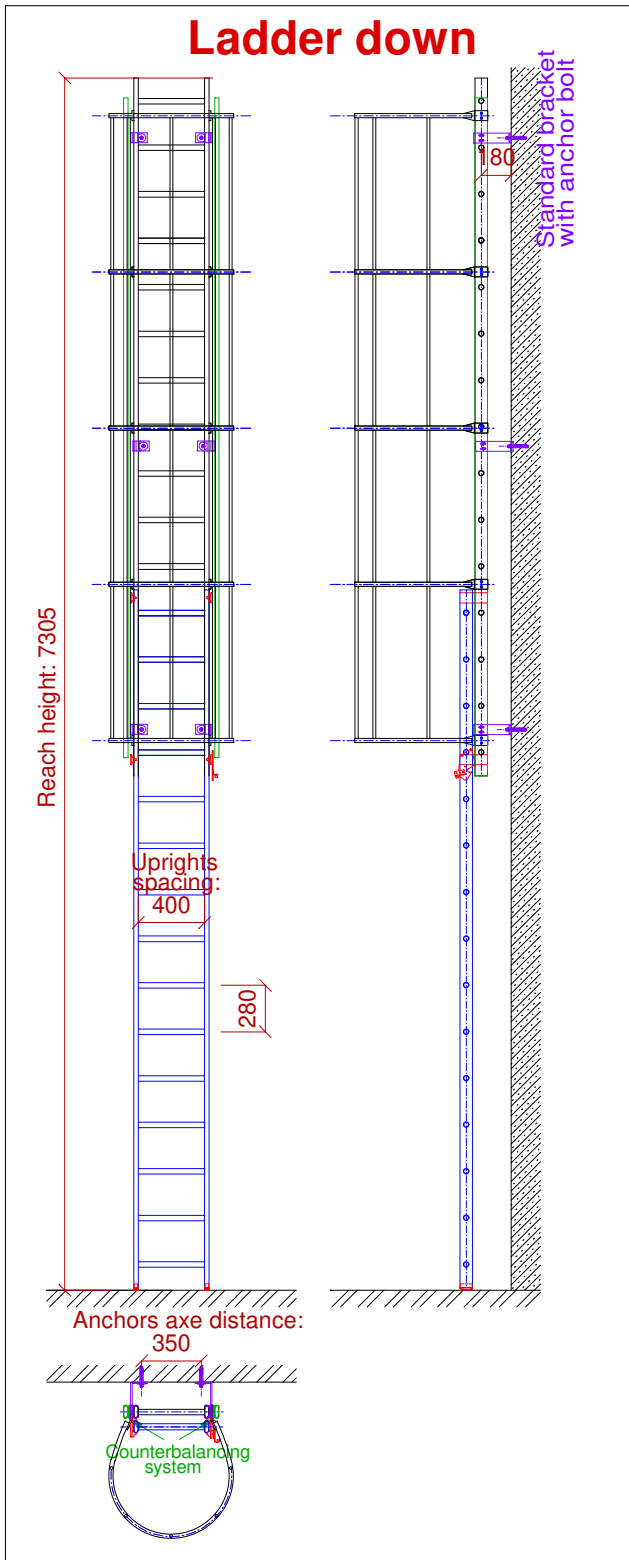

SINGLE-04 DROP-DOWN LADDER with CAGE and standard BRACKETS

DO NOT COPY

© Jomy

ALL RIGHTS RESERVED

JOMY®